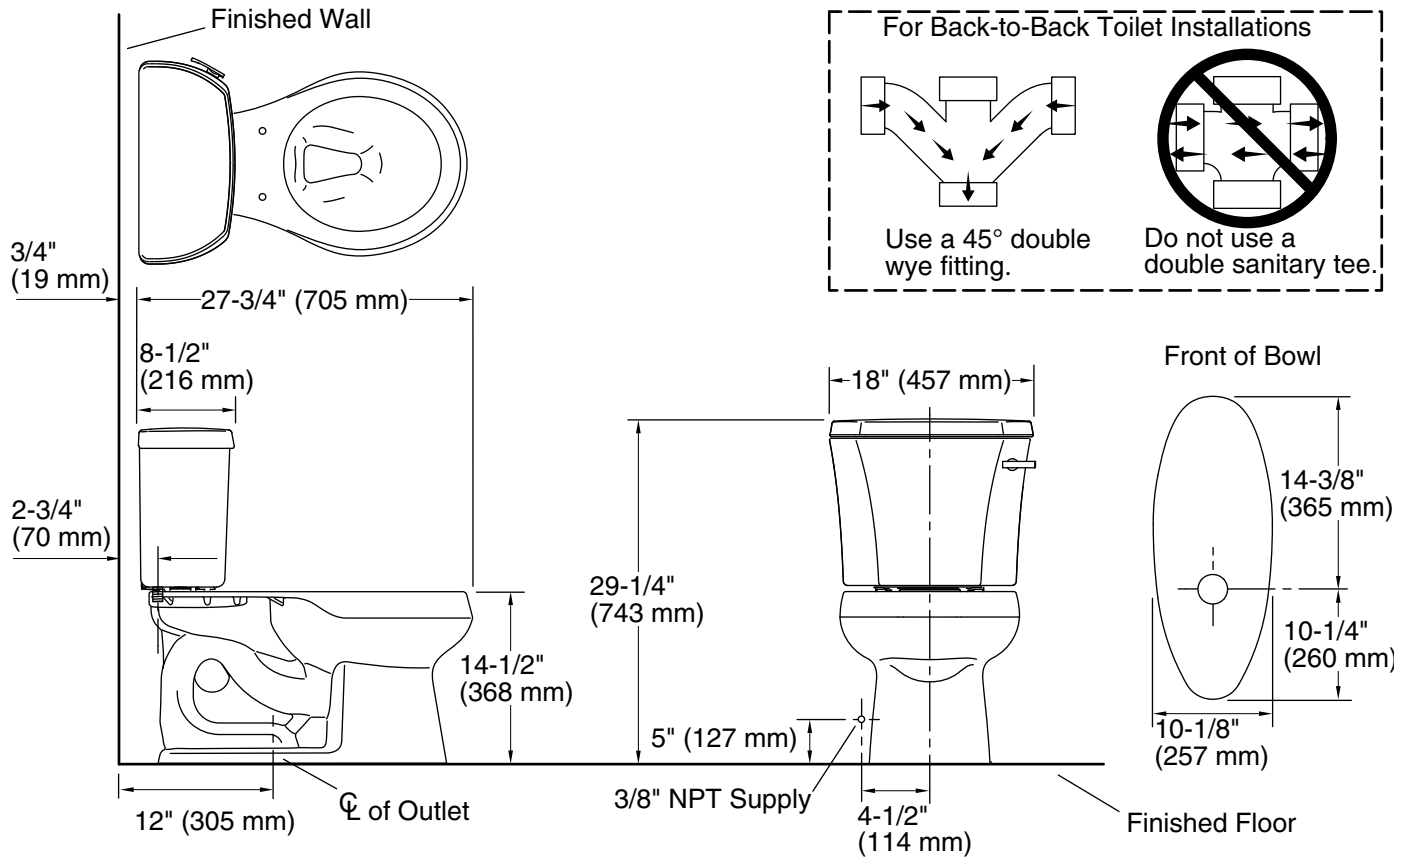

Installation

- Standard 12" (305 mm) rough-in.
- Three-bolt quick-connect installation.
- Seat and supply line sold separately.

Water Conservation & Rebates

- Eligible for consumer rebates in some municipalities.

Color	Code	Description
	0	White
	96	Biscuit

1-800-4KOHLER (1-800-456-4537)

Kohler Co. reserves the right to make revisions without notice to product specifications.

For the most current Specification Sheet, go to www.kohler.com.

5-29-2021 18:56 - US/CA

THE BOLD LOOK
OF **KOHLER®**

Technical Information

All product dimensions are nominal.

Toilet type:	Two-piece, Floor-mount
Waste Outlet:	Floor
Bowl shape:	Round-front
Flush type:	Class Five®
Trap passageway:	2-1/8" (54 mm)
Water Consumption	
Full:	1.28 gpf (4.8 lpf)
Water surface size:	10-1/2" x 7-3/4" (267 mm x 197 mm)
Rim to water surface:	5-1/4" (133 mm)
Rough-in:	12" (305 mm)
Seat-mounting holes:	5-1/2" (140 mm)

Notes

Install this product according to the installation instructions.

For back-to-back toilet installations: Use only a 45° double wye fitting.